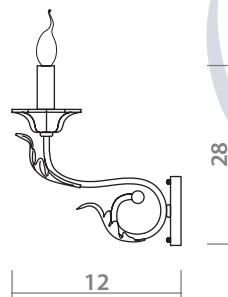

7057/01 AP-1

GRAY
Серый

1 x 40W, E14