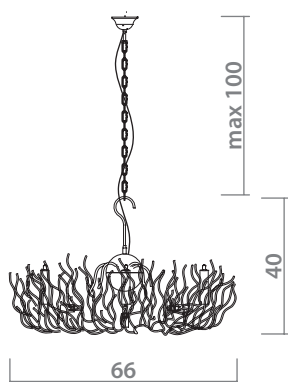

7093/01 AP-1

CHROME
Хром

1 x 40W, E14

ORNELLA

4032/01 LM-9

SATIN NICKEL
Матовый никель

9 x 40W, G9
bulb incl.

A multi-bulb chandelier with a bronze or copper finish. It features a central circular base with several curved arms extending outwards. Each arm holds a white, cylindrical, candle-style shade. The chandelier is suspended from the ceiling by a chain.