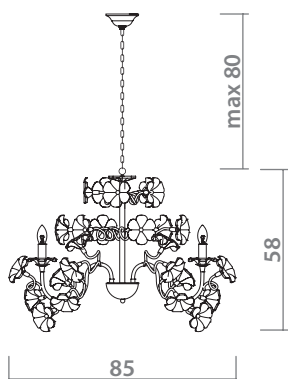

RITA

7093/01 LM-6

CHROME
Хром

6 x 40W, E14