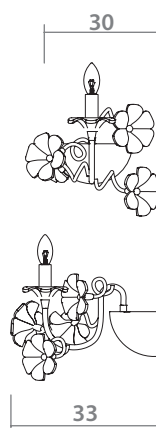

7093/01 AP-1

CHROME
Хром

1 x 40W, E14

ORNELLA

4032/01 LM-9

SATIN NICKEL
Матовый никель

9 x 40W, G9
bulb incl.

A multi-bulb chandelier with a bronze or copper finish. It features a central circular base with several curved arms extending outwards. Each arm holds a white, cylindrical, candle-style shade. The chandelier is suspended from the ceiling by a chain.