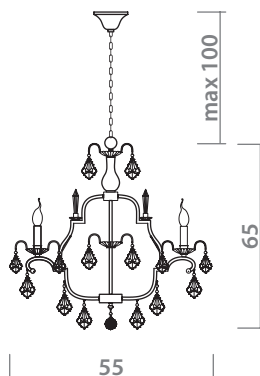

3006/01 AP-1

BROWN
Коричневый

1 x 40W, E14

BROWN
Коричневый

5 x 40W, E14