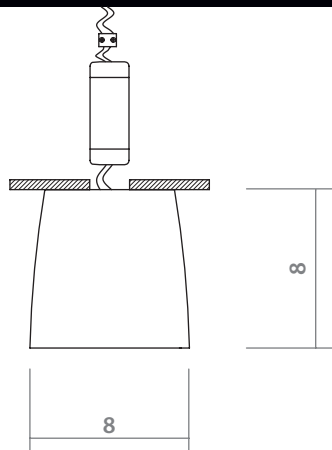

WHITE
Белый

10W, LED
926Lm 4000K
Ra≥80
bulb incl.

CHROME
Хром

10W, LED
926Lm 4000K
Ra≥80
bulb incl.