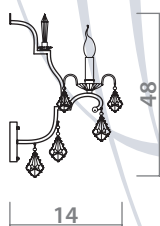

3006/01 AP-1

BROWN
Коричневый

1 x 40W, E14