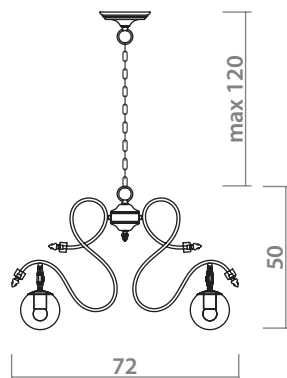

8055/01 LM-5

BLACK
Черный

COGNAC
Коньяк

5 x 40W, E27