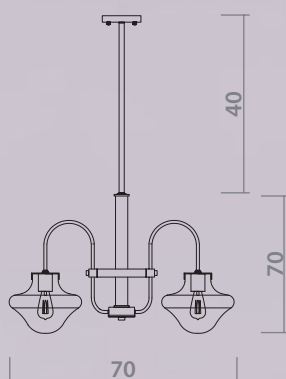

ALVEARE

7108/02 SP-4

CHROME
Хром

CLEAR
Прозрачный

4 x 40W, E27