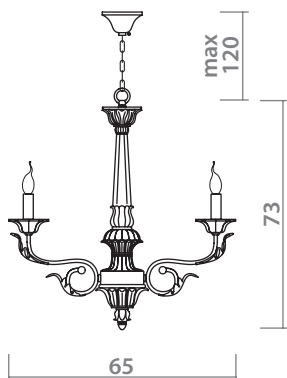

7057/01 LM-6

GRAY
Серый

6 x 40W, E14