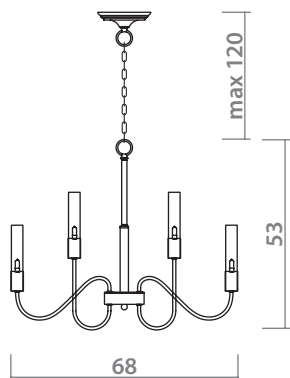

8052/04 LM-10

BRONZE
Бронза

WHITE
Белый

10 x 33W, G9 bulb incl.

8052/04 AP-1

BRONZE
Бронза

WHITE
Белый

1 x 33W, G9 bulb incl.